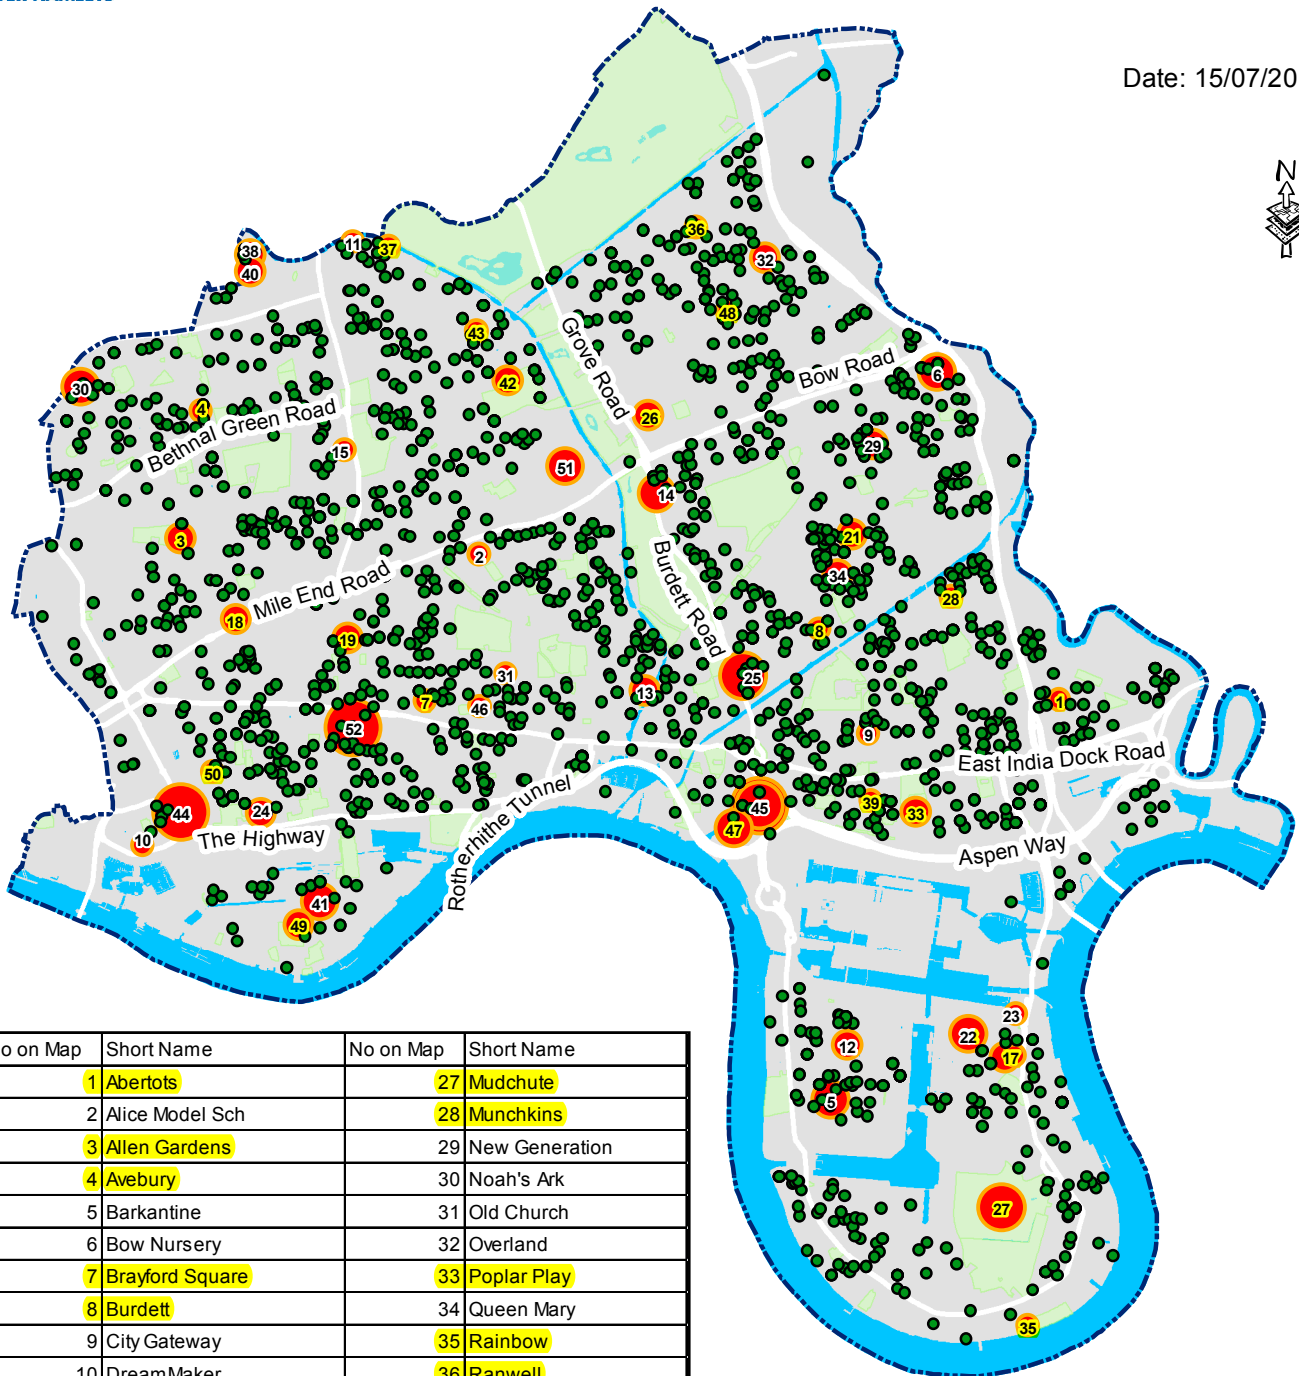

Providers with 2 year olds places and eligible 2 year olds children

Date: 15/07/2015

No on Map	Short Name	No on Map	Short Name
1	Abertots	27	Mudchute
2	Alice Model Sch	28	Munchkins
3	Allen Gardens	29	New Generation
4	Avebury	30	Noah's Ark
5	Barkantine	31	Old Church
6	Bow Nursery	32	Overland
7	Brayford Square	33	Poplar Play
8	Burdett	34	Queen Mary
9	City Gateway	35	Rainbow
10	DreamMaker	36	Ranwell
11	Excellence	37	Scallywags
12	Gateway Tots	38	Shining Futures
13	Global Kids Limehouse	39	St Frances
14	Global Kids Mile End	40	St Peters
15	Harmony	41	Step by Step
16	Headstart	42	Tate House @ Meath
17	Island House	43	Tate House
18	Jagonari	44	Nursery @ St Paul's
19	John Smith	45	The Old Station
20	Limiehouse Arches	46	Tower Hamlets Coll
21	Lincoln Hall	47	THOG
22	Little Canaries	48	Vernon
23	Magic Roundabout	49	Wapping PG
24	Mary Sambrook	50	Wapping Playzone
25	Matchbox	51	Westfield
26	Mile End	52	Winterton Hs

- Eligible 2yo children
- **Providers with places for 2yo**
- 8 - 20 (Small)
- 21 - 40 (Medium)
- 41 - 68 (Large)
- 69 - 100 (Very Large)
- 100+ (Extra Large)

Borough Boundary

Created by ESIST Team at Tower Hamlets
Data Origin, DFE and Early Years Team
Data version: June 2015